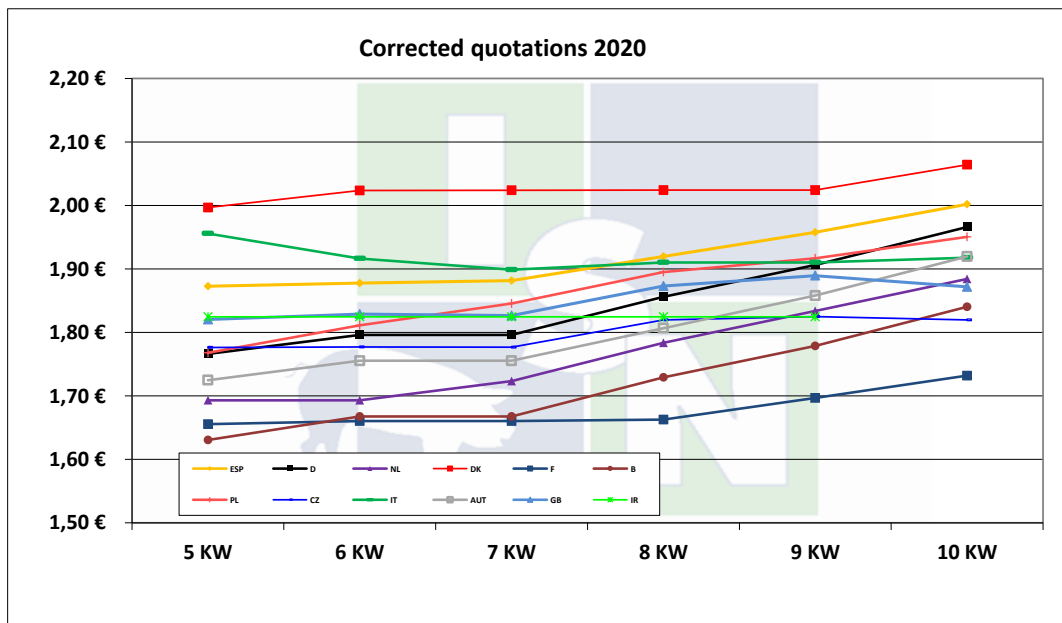

### European Pig-price-comparison by the ISN

| Corrected quotations <sup>1)2)</sup> : |       |       |       |       |       |       |       |       |       |       |       |       |
|----------------------------------------|-------|-------|-------|-------|-------|-------|-------|-------|-------|-------|-------|-------|
| Week                                   | ESP   | D     | NL    | DK    | F     | B     | PL    | CZ    | IT    | AUT   | GB    | IR    |
| 5 KW                                   | 1,873 | 1,766 | 1,693 | 1,997 | 1,655 | 1,630 | 1,768 | 1,776 | 1,956 | 1,725 | 1,820 | 1,824 |
| 6 KW                                   | 1,878 | 1,796 | 1,693 | 2,024 | 1,660 | 1,667 | 1,811 | 1,777 | 1,916 | 1,755 | 1,829 | 1,824 |
| 7 KW                                   | 1,882 | 1,796 | 1,723 | 2,024 | 1,660 | 1,667 | 1,845 | 1,777 | 1,899 | 1,755 | 1,827 | 1,824 |
| 8 KW                                   | 1,919 | 1,856 | 1,784 | 2,024 | 1,662 | 1,729 | 1,895 | 1,820 | 1,910 | 1,807 | 1,873 | 1,824 |
| 9 KW                                   | 1,957 | 1,906 | 1,834 | 2,024 | 1,697 | 1,779 | 1,917 | 1,825 | 1,910 | 1,858 | 1,889 | 1,824 |
| 10 KW                                  | 2,002 | 1,966 | 1,884 | 2,064 | 1,732 | 1,840 | 1,950 | 1,820 | 1,918 | 1,919 | 1,872 |       |
| 11 KW                                  | 2,025 | 1,966 | 1,884 | 2,065 | 1,751 | 1,840 |       | 1,849 | 1,870 | 1,919 | 1,832 |       |
| 12 KW                                  | 2,025 | 1,906 | 1,784 | 2,024 | 1,770 | 1,742 |       |       |       | 1,858 | 1,804 |       |

1) corrected quotation: The official Quotations of the different countries are corrected, so that each quotation has the same base (conditions).  
 2) These quotations are based on the correction formulas applied since 01.08.2010.  
 base: 57 % lean-meat-percentage; farm-gate-price; 79 % killing-out-percentage, without value-added-tax