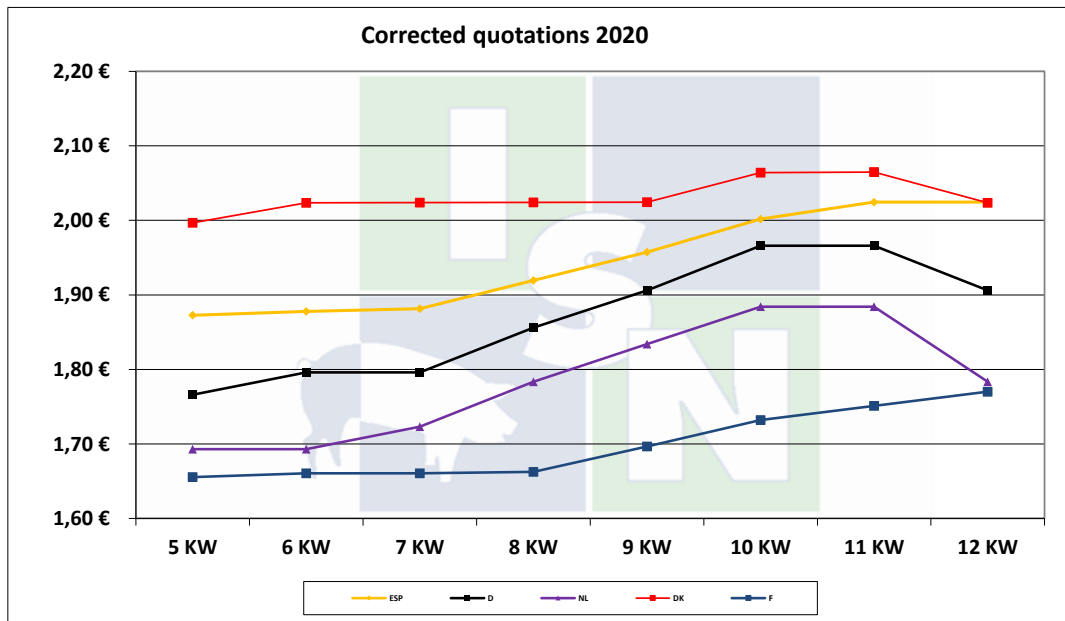

### European Pig-price-comparison by the ISN

| Corrected quotations <sup>1)2)</sup> : |       |       |       |       |       |       |       |       |       |       |       |       |
|----------------------------------------|-------|-------|-------|-------|-------|-------|-------|-------|-------|-------|-------|-------|
| Week                                   | ESP   | D     | NL    | DK    | F     | B     | PL    | CZ    | IT    | AUT   | GB    | IR    |
| 5 KW                                   | 1,873 | 1,766 | 1,693 | 1,997 | 1,655 | 1,630 | 1,768 | 1,776 | 1,956 | 1,725 | 1,820 | 1,824 |
| 6 KW                                   | 1,878 | 1,796 | 1,693 | 2,024 | 1,660 | 1,667 | 1,811 | 1,777 | 1,916 | 1,755 | 1,829 | 1,824 |
| 7 KW                                   | 1,882 | 1,796 | 1,723 | 2,024 | 1,660 | 1,667 | 1,845 | 1,777 | 1,899 | 1,755 | 1,827 | 1,824 |
| 8 KW                                   | 1,919 | 1,856 | 1,784 | 2,024 | 1,662 | 1,729 | 1,895 | 1,820 | 1,910 | 1,807 | 1,873 | 1,824 |
| 9 KW                                   | 1,957 | 1,906 | 1,834 | 2,024 | 1,697 | 1,779 | 1,917 | 1,825 | 1,910 | 1,858 | 1,889 | 1,824 |
| 10 KW                                  | 2,002 | 1,966 | 1,884 | 2,064 | 1,732 | 1,840 | 1,950 | 1,820 | 1,918 | 1,919 | 1,872 |       |
| 11 KW                                  | 2,025 | 1,966 | 1,884 | 2,065 | 1,751 | 1,840 |       | 1,849 | 1,870 | 1,919 | 1,832 |       |
| 12 KW                                  | 2,025 | 1,906 | 1,784 | 2,024 | 1,770 | 1,742 |       |       |       | 1,858 | 1,804 |       |

1) corrected quotation: The official Quotations of the different countries are corrected, so that each quotation has the same base (conditions).  
 2) These quotations are based on the correction formulas applied since 01.08.2010.  
 base: 57 % lean-meat-percentage; farm-gate-price; 79 % killing-out-percentage, without value-added-tax