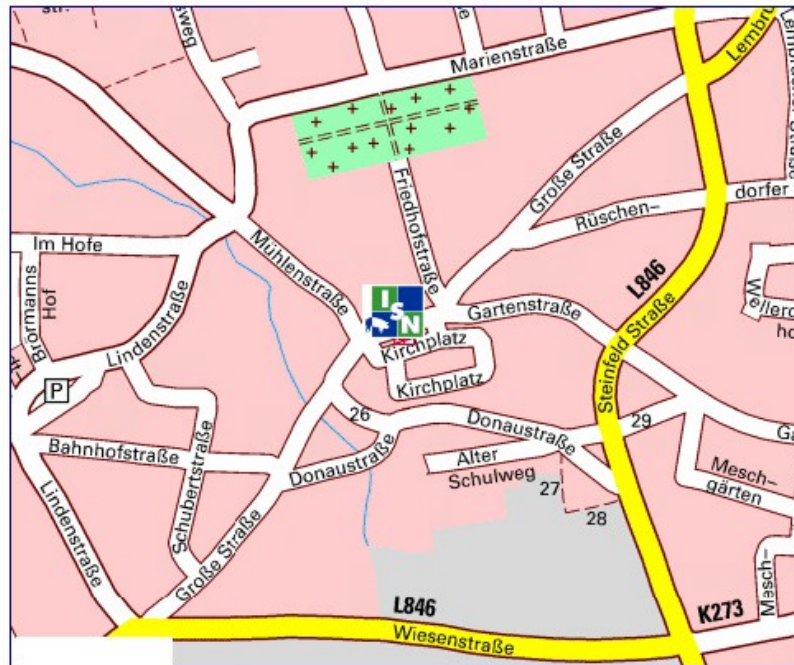

### From northern direction

- exit highway A1 (Bremen-Osnabrück) at Holdorf
- follow direction Holdorf/Damme
- at the roundabout, take the first exit direction Damme
- in Damme follow the the main street
- at the centre of Damme, turn left at the t-crossing, into Große Strasse
- the ISN office is located after 50 m on your right side (right in front of the church)

### From southern direction

- exit highway A1 (Osnabrück-Bremen) at Neuenkirschen/Vörden
- follow direction Vörden/Damme
- at Vörden turn left , direction Damme
- stay on the main street in Damme
- at the roundabout, take the second exit
- at the centre, in front of a timbered house, turn half right into Große Strasse
- the ISN office is located after 50 m on your right side (right in front of the church)